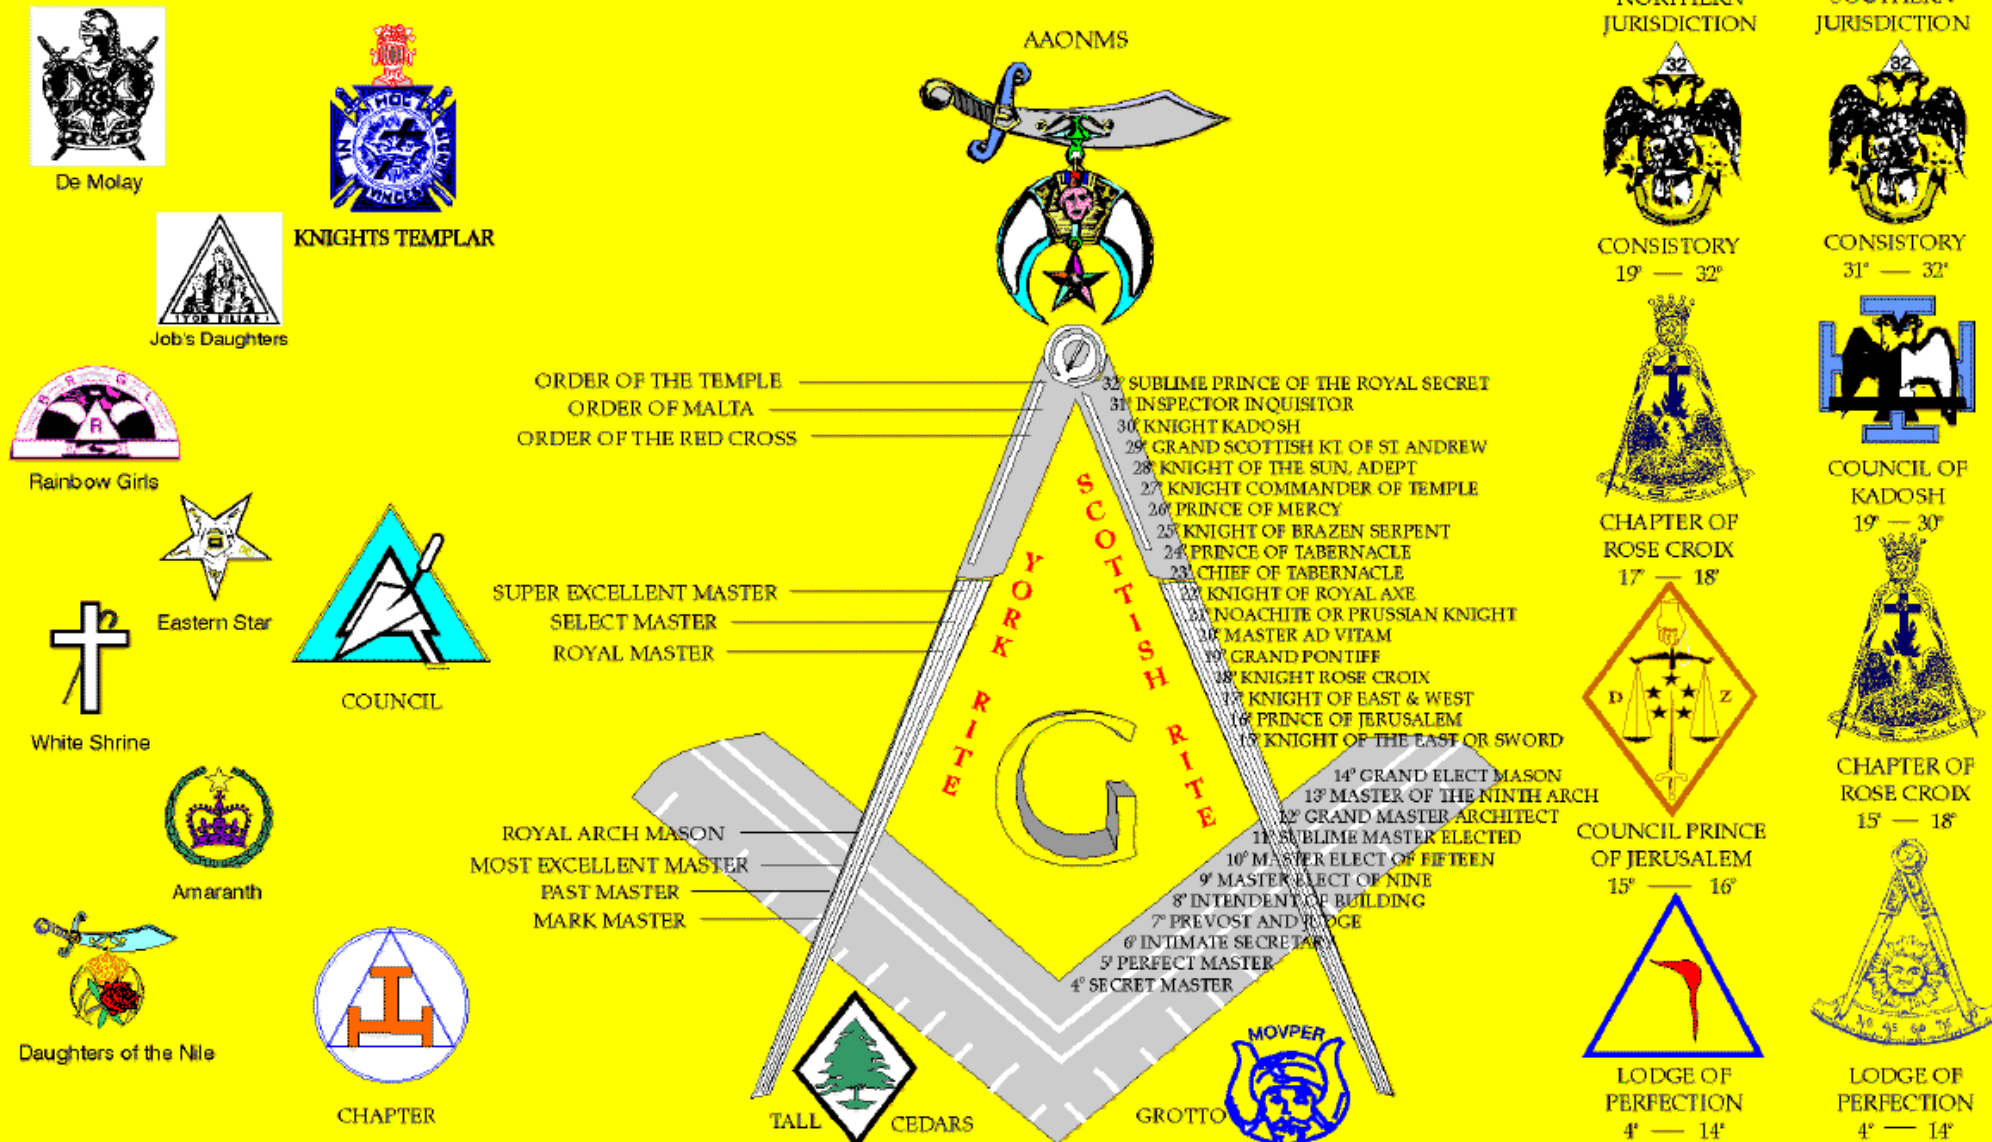

There are many roads to choose from

Structure of Freemasonry

| DEGREES | |
|-----------------------|--------------------------------------|
| NORTHERN JURISDICTION | |
| Lodge - Perfection | 4 th to 14 th |
| Council of the | |
| Princes of Jerusalem | 15 th & 16 th |
| Chapter of Rose Croix | 17 th & 18 th |
| Consistory | 19 th to 32 nd |
| SOUTHERN JURISDICTION | |
| Lodge - Perfection | 4 th to 14 th |
| Chapter Rose Croix | 15 th to 18 th |
| Council of Kadosh | 19 th to 30 th |
| Consistory | 31 st & 32 nd |